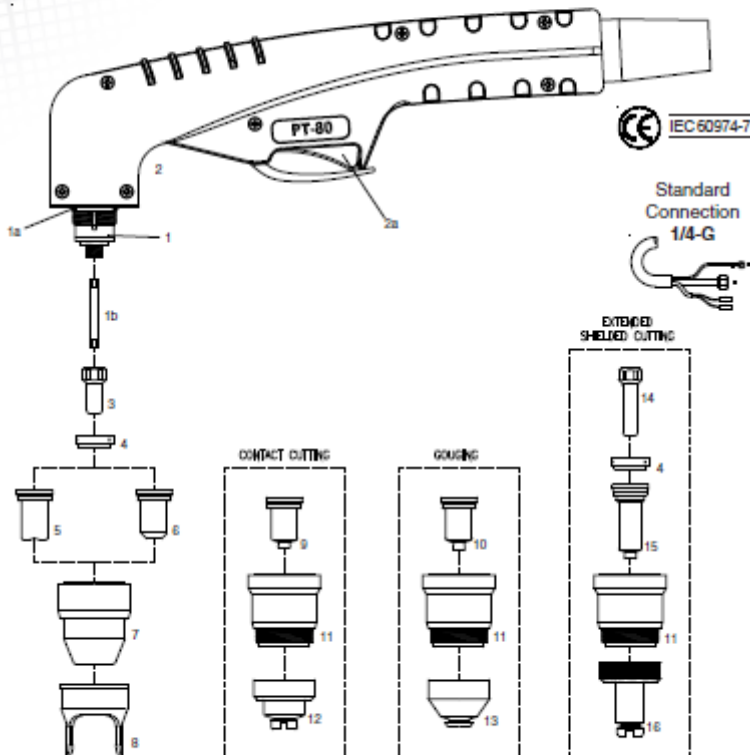

## Technical Data PT-80

**Current :** 30-80 Amps  
**Duty Cycle:** 80 Amps 60%  
**Gas:** Air/N<sub>2</sub>  
**Gas Pressure:** 65-75 psi (4.4-5.0 bar)  
**Gas Flow:** 340 scfh (160 lpm)  
**Pilot :** Electrode to Tip (18-22A)  
**Ignition:** Without HF

For the correct operation please use:  
 3-Ways Solenoid Valve, inside orifice  
 2.7-3.0 mm - (0.106-0.118 inches)

### Torch parts

Item	Description	Code
1	● PT-80 Hand Torch Head	09800
1a	● O-Ring	51620.60
1b	● Cooling Tube	09800.42
2	● Handle with Switch	09705
2a	● Switch	07301.20
3	● Electrode, Back Striking	52558
4	● Swirl ring	60027
5	● Tip, Contact Cutting, ø 0.9, 30-40A, Back Striking	51310.09
6	● Tip, Cutting, ø 1.0, 40-50A, Back Striking	51311.10
	● Tip, Cutting, ø 1.1, 50-60A, Back Striking	51311.11
	● Tip, Cutting, ø 1.2, 60-70A, Back Striking	51311.12
	● Tip, Cutting, ø 1.3, 70-80A, Back Striking	51311.13
7	● Retaining Cap	60510
8	● Double Pointed Spacer (for use with item 6 only)	60434
N/S	● Wrench for electrode	60368

### Torches and Leads

PT-80	Hand Torch, 6m (20 ft) Leads, Coaxial Cable	09820CX
PT-80	Hand Torch, 12m (40 ft) Leads, Coaxial Cable	09825CX
PT-80	Lead Assembly, Hand, 6m (20 ft) Length, Coaxial Cable	09780CX
PT-80	Lead Assembly, Hand, 12m (40 ft) Length, Coaxial Cable	09785CX